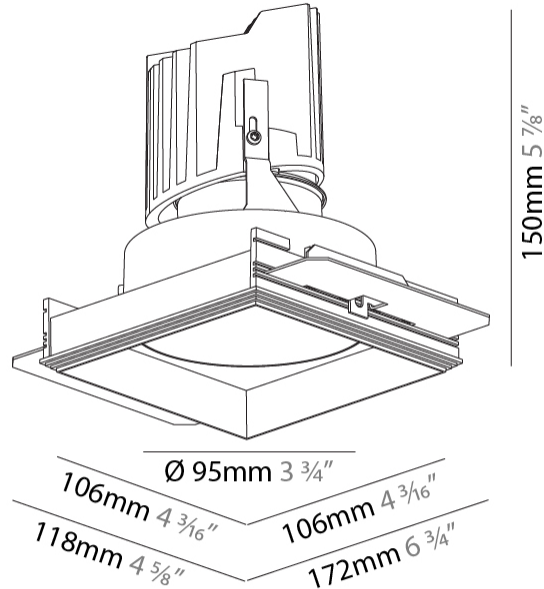

GENERAL

Series: Bioniq
Subseries: Bioniq Square Deep
Brand: Prolicht
Division: Architectural
Mounting Type: Trimless
Mounting Location: Ceiling
Subcategory: Downlight

PHYSICAL

Diameter (mm): 95
Diameter (in): 3 3/4
Length (mm): 106
Length (in): 4 3/16
Width (mm): 106
Width (in): 4 3/16
Height (mm): 150
Height (in): 5 7/8
Ceiling Thickness (mm): 10 / 12.5 / 15 / 25
Ceiling Thickness (in): 3/8 or 1/2 or 9/16 or 1
Min. Recessing Depth (mm): 170
Min. Recessing Depth (in): 6 11/16
Light Distribution: Downlight
Weight (kg): 0.688
Weight (lbs): 1.52
Fixture Finish: SSR / BKV / CWI / CRY / HAB / UFT / ITA / RUA / FTG / MYG / LOD / PUS / FRO / FUP / KIA / POP / BLS / SPG / MEY / GOH / GUM / CHC / COM / ABZ / JAG / OBR / MOS / ROR
Fixture Material: Aluminum Die Cast
Cut-out Measurements: 120mm / 4 3/4" x 120mm / 4 3/4"
Upon Request: Unique Ceiling Thickness

ELECTRICAL

Lamp Type: LED (Zhaga Standard)
Input Wattage (W): 16.5
Total Output Wattage (W): 14.7
Dimming: Dali Dimming
Driver Included: No
Driver Location: Recessed Housing
Driver Type: Constant Current - 120Vac
Driver Class: Class 2
Housing: See Components
Input Voltage (V): 120
Constant Current (MA): 350

LED

Number of LEDs: 1
Color Temperature (°K): Warm Dim
Max. Delivered Lumen (lm): 770
Nominal Lumen (lm): 1140
CRI: >90 CRI
Lamp Life (hrs): 50000
Upon Request: RGB-W Tunable White Special Color Temperature Special LED

OPTICAL

Reflector: 20 / 40 / 60
Upon Request: Special Beam Angles

RATINGS AND CERTIFICATIONS

Zaneen Group, Inc. 6260 Folsom Blvd, Suite 3382, F 416-247-9319, www.zaneen.com

Certified By: Certified for North American Standards
In a constant effort to supply the best product, we reserve the right to change specifications or materials without notice. The most recent specification sheets are found at zaneen.com