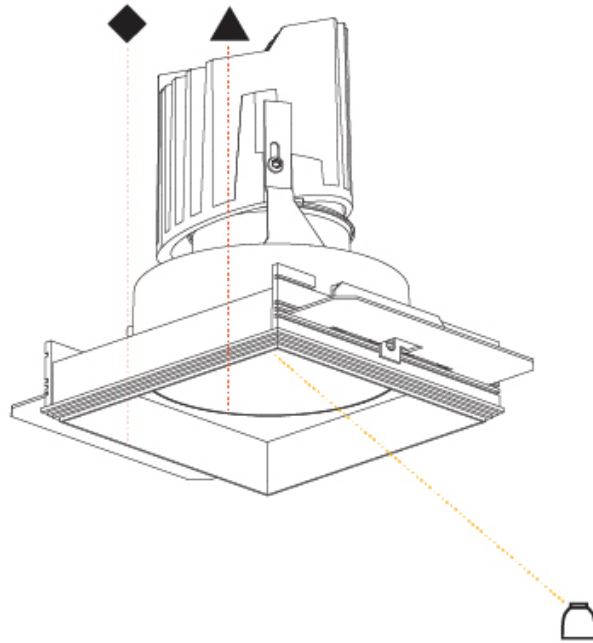

BIONIQ SQUARE DEEP TRIMLESS

A35532-

PROJECT	_____
TYPE	_____
SPECIFIER	_____
QUANTITY	_____
DATE	_____